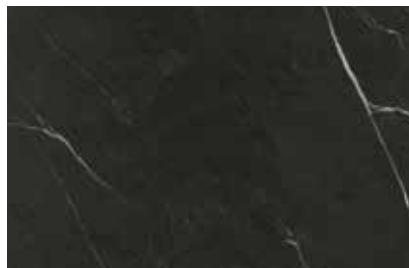

A52 colima
65 × 37,5 cm
90 × 260 cm | 90 × 260 cm with v-groove

A51 shangai
65 × 37,5 cm
90 × 260 cm

* all sizes of 90x260cm and 120x260cm come standard with seamless connection.

marble GLOSS,

B29 tanami gloss
65 × 37,5 cm
90 × 260 cm | 120 × 260 cm