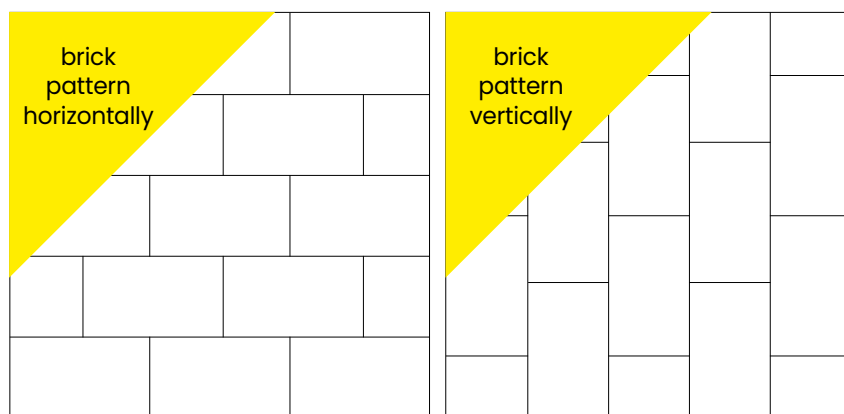

look & feel,

True professionalism is characterised by a detailed and precise finish. The tiles can be installed either horizontally or vertically in brick or straight patterns. The tight V-groove guarantees a professional look and feel.