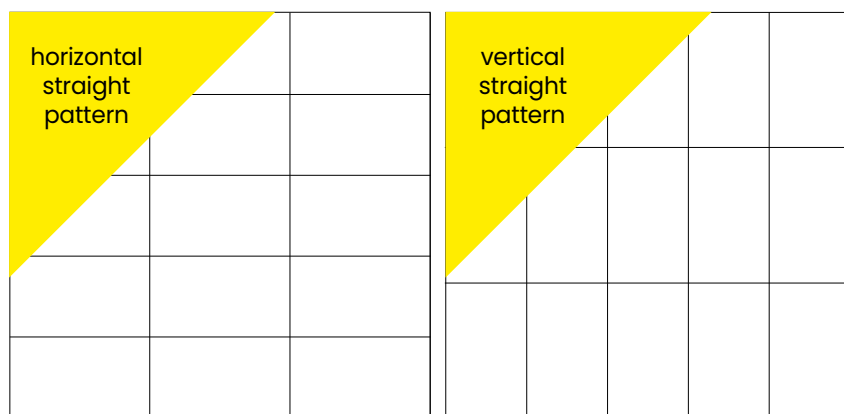

look & feel,

True professionalism is characterised by a detailed and precise finish. The tiles can be installed either horizontally or vertically in brick or straight patterns. The tight V-groove guarantees a professional look and feel.